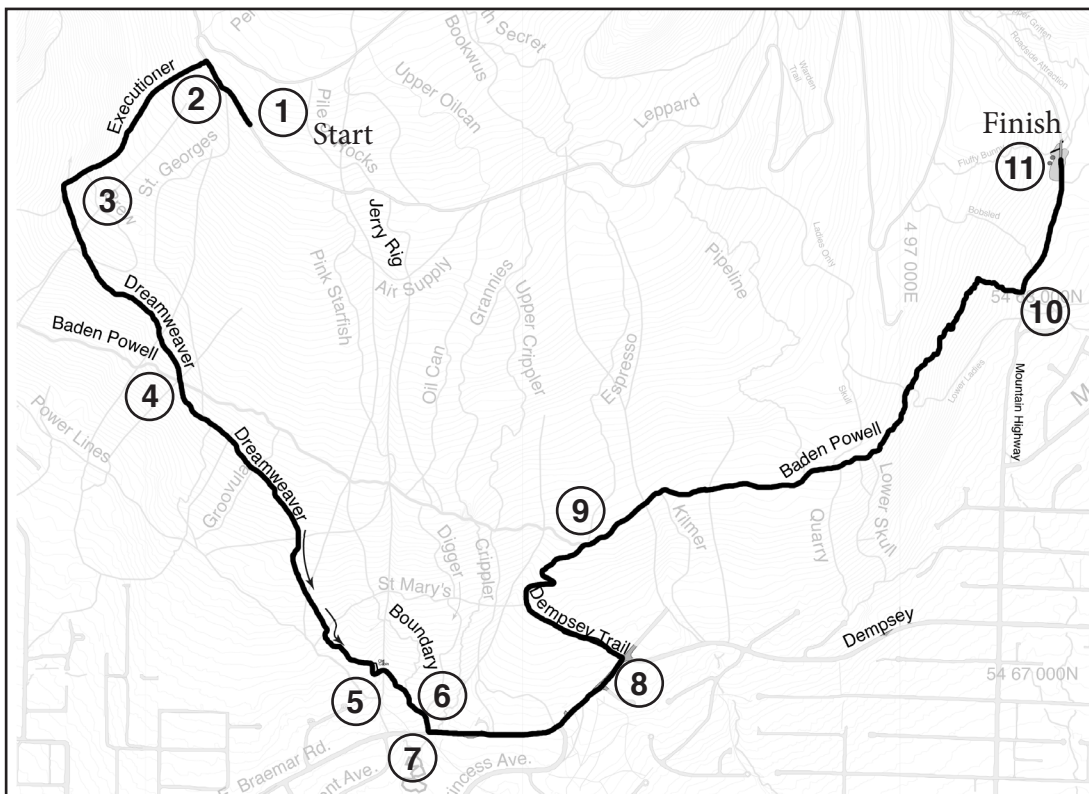

# EXECUTIONER / DREAMWEAVER TOONIE RACE 2012

**Date:** REGISTRATION: 8:30-9:30 am

**Race Details** **START TIME:** 10 AM sharp. Race starts near the trail head of Executioner and ends in the drop off area by the water towers on Mountain Highway.

## The Course

- |   |                                  |                                       |
|---|----------------------------------|---------------------------------------|
| 1. START approx 200 from Executioner on Mt. Hwy.    | 5. Right on Boundary (downhill)  | - continue uphill to the Baden Powell |
| 2. Turn left off Mtn. Hwy onto Executioner          | 6. Right on Digger (downhill)    | 9. Right on the Baden Powell          |
| 3. Turn left on Dreamweaver                         | 7. Left Baeremar Ave. (pavement) | 10. Left on Mt. Hwy. (uphill)         |
| 4. Cross the Baden Powell continuing on Dreamweaver | 8. Left on Dempsey Trail         | - continue uphill to the water towers |
|   |                                  | 11. FINISH !!!                        |

Toonie Race Maps produced by Keith Dunn, Copyright 2012